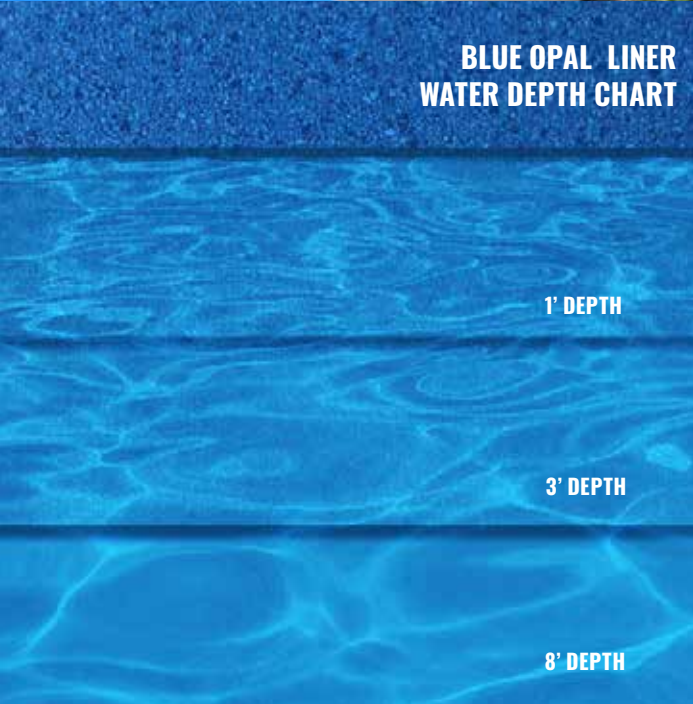

VINYL OVER STEEL STEPS

BLUE OPAL LINER
WATER DEPTH CHART

1' DEPTH

3' DEPTH

8' DEPTH

GAZEBO

The Weston's BACKYARD IS MADE FOR HOSTING

The layout of the Weston backyard is both functional and inviting. We wanted to work with the Westons to make the most of their backyard space.