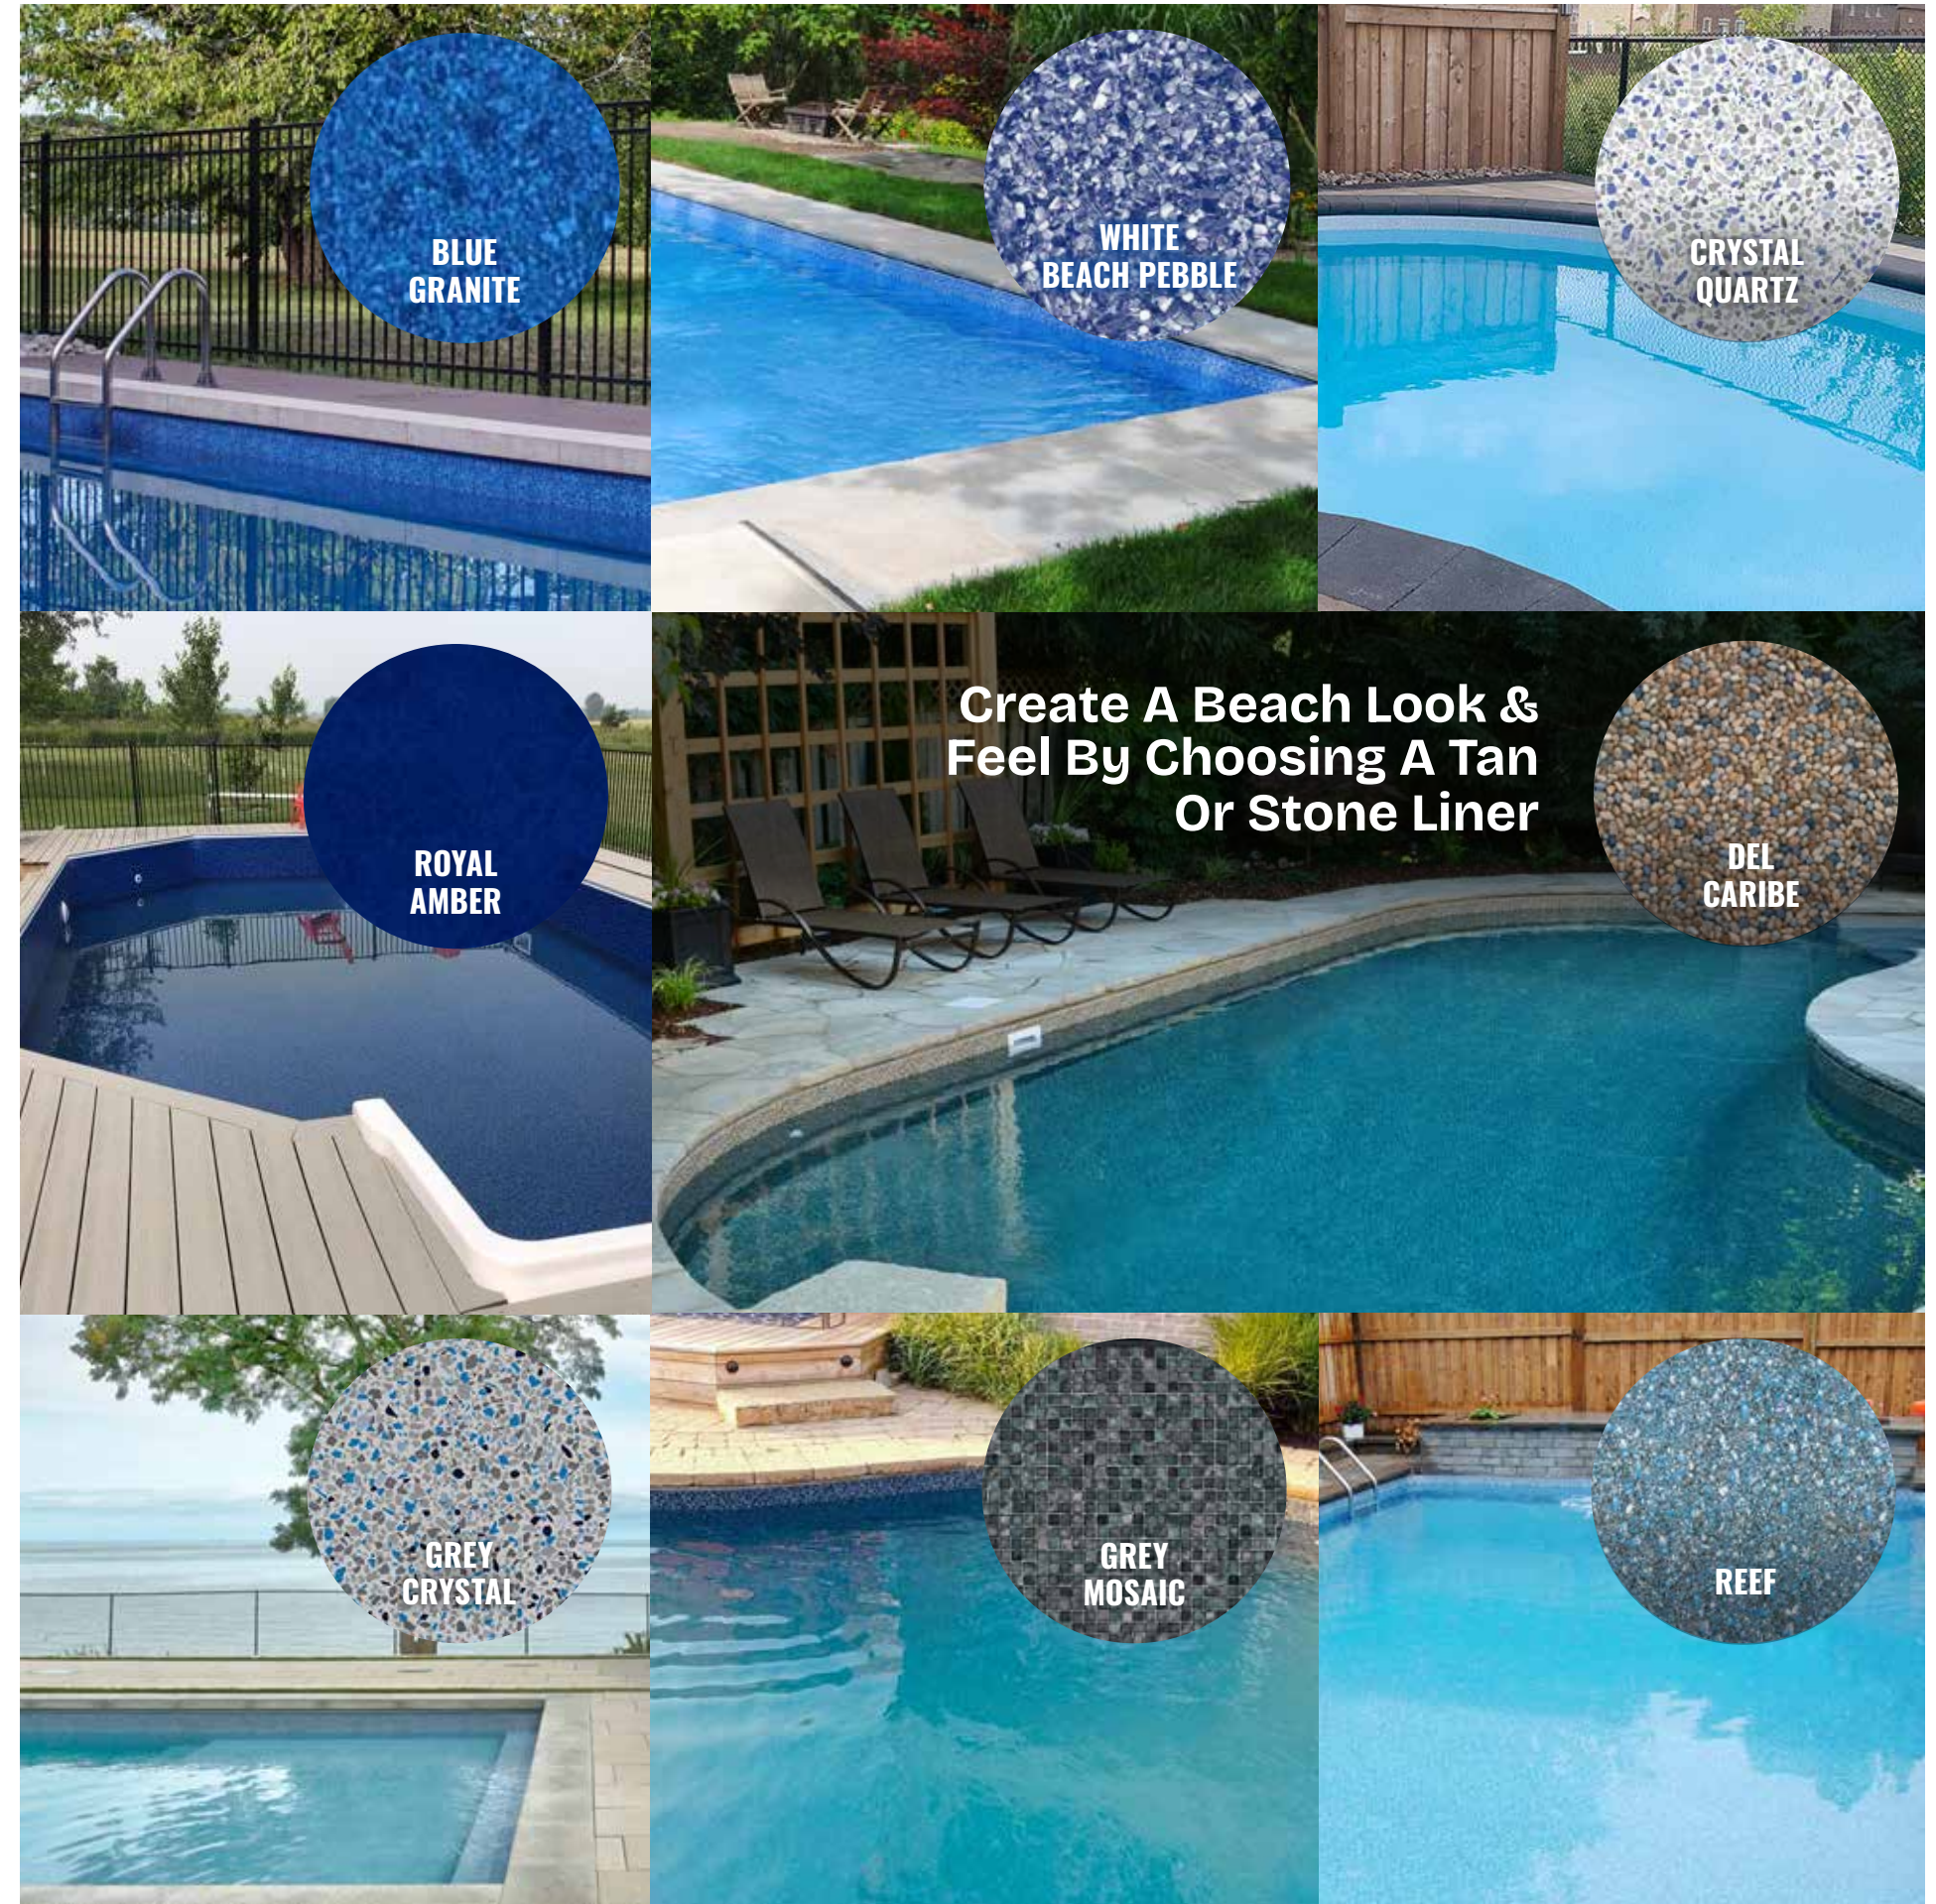

Create A Beach Look & Feel By Choosing A Tan Or Stone Liner