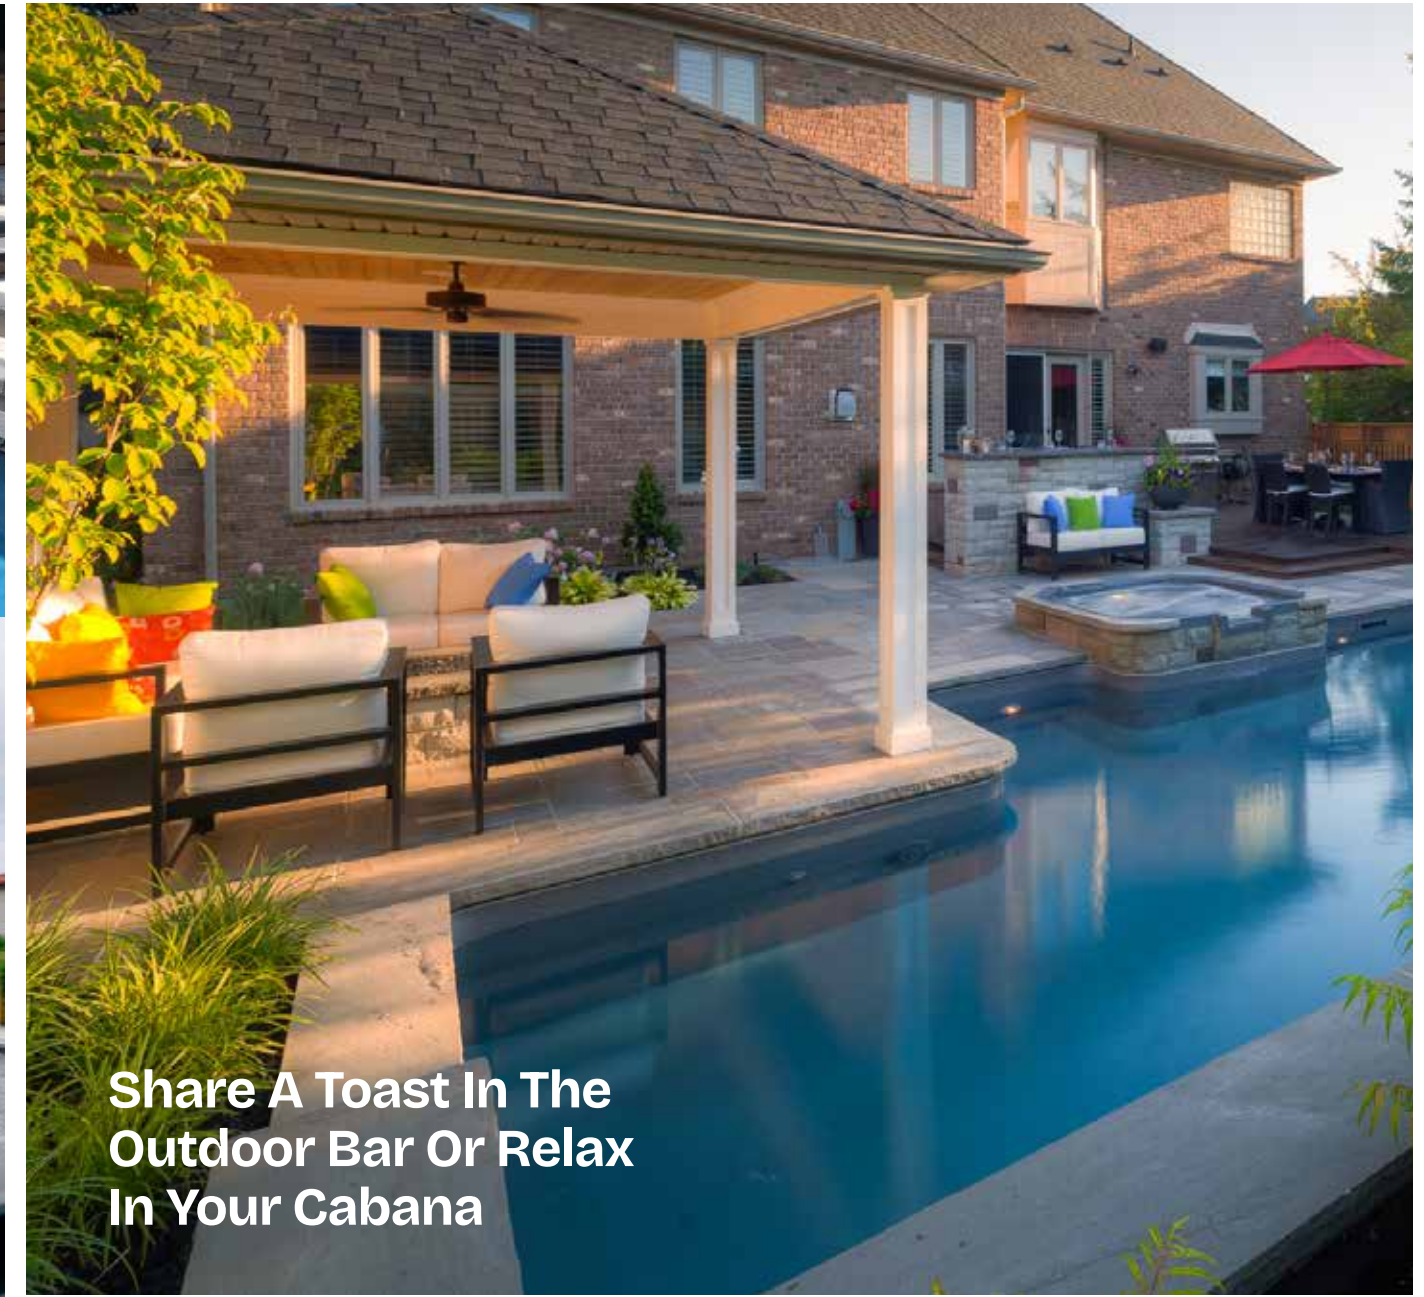

Share A Toast In The Outdoor Bar Or Relax In Your Cabana

7 ADD YOUR FEATURES

UPPER POOL AREA

ROCK WATERFALL WITH FULL SWIM-IN GROTTO

NATURAL JUMP ROCKS

MULTI-COLOUR LED LIGHTS

DECK JETS

Add Elegance & Beauty With A Water Feature & Lighting