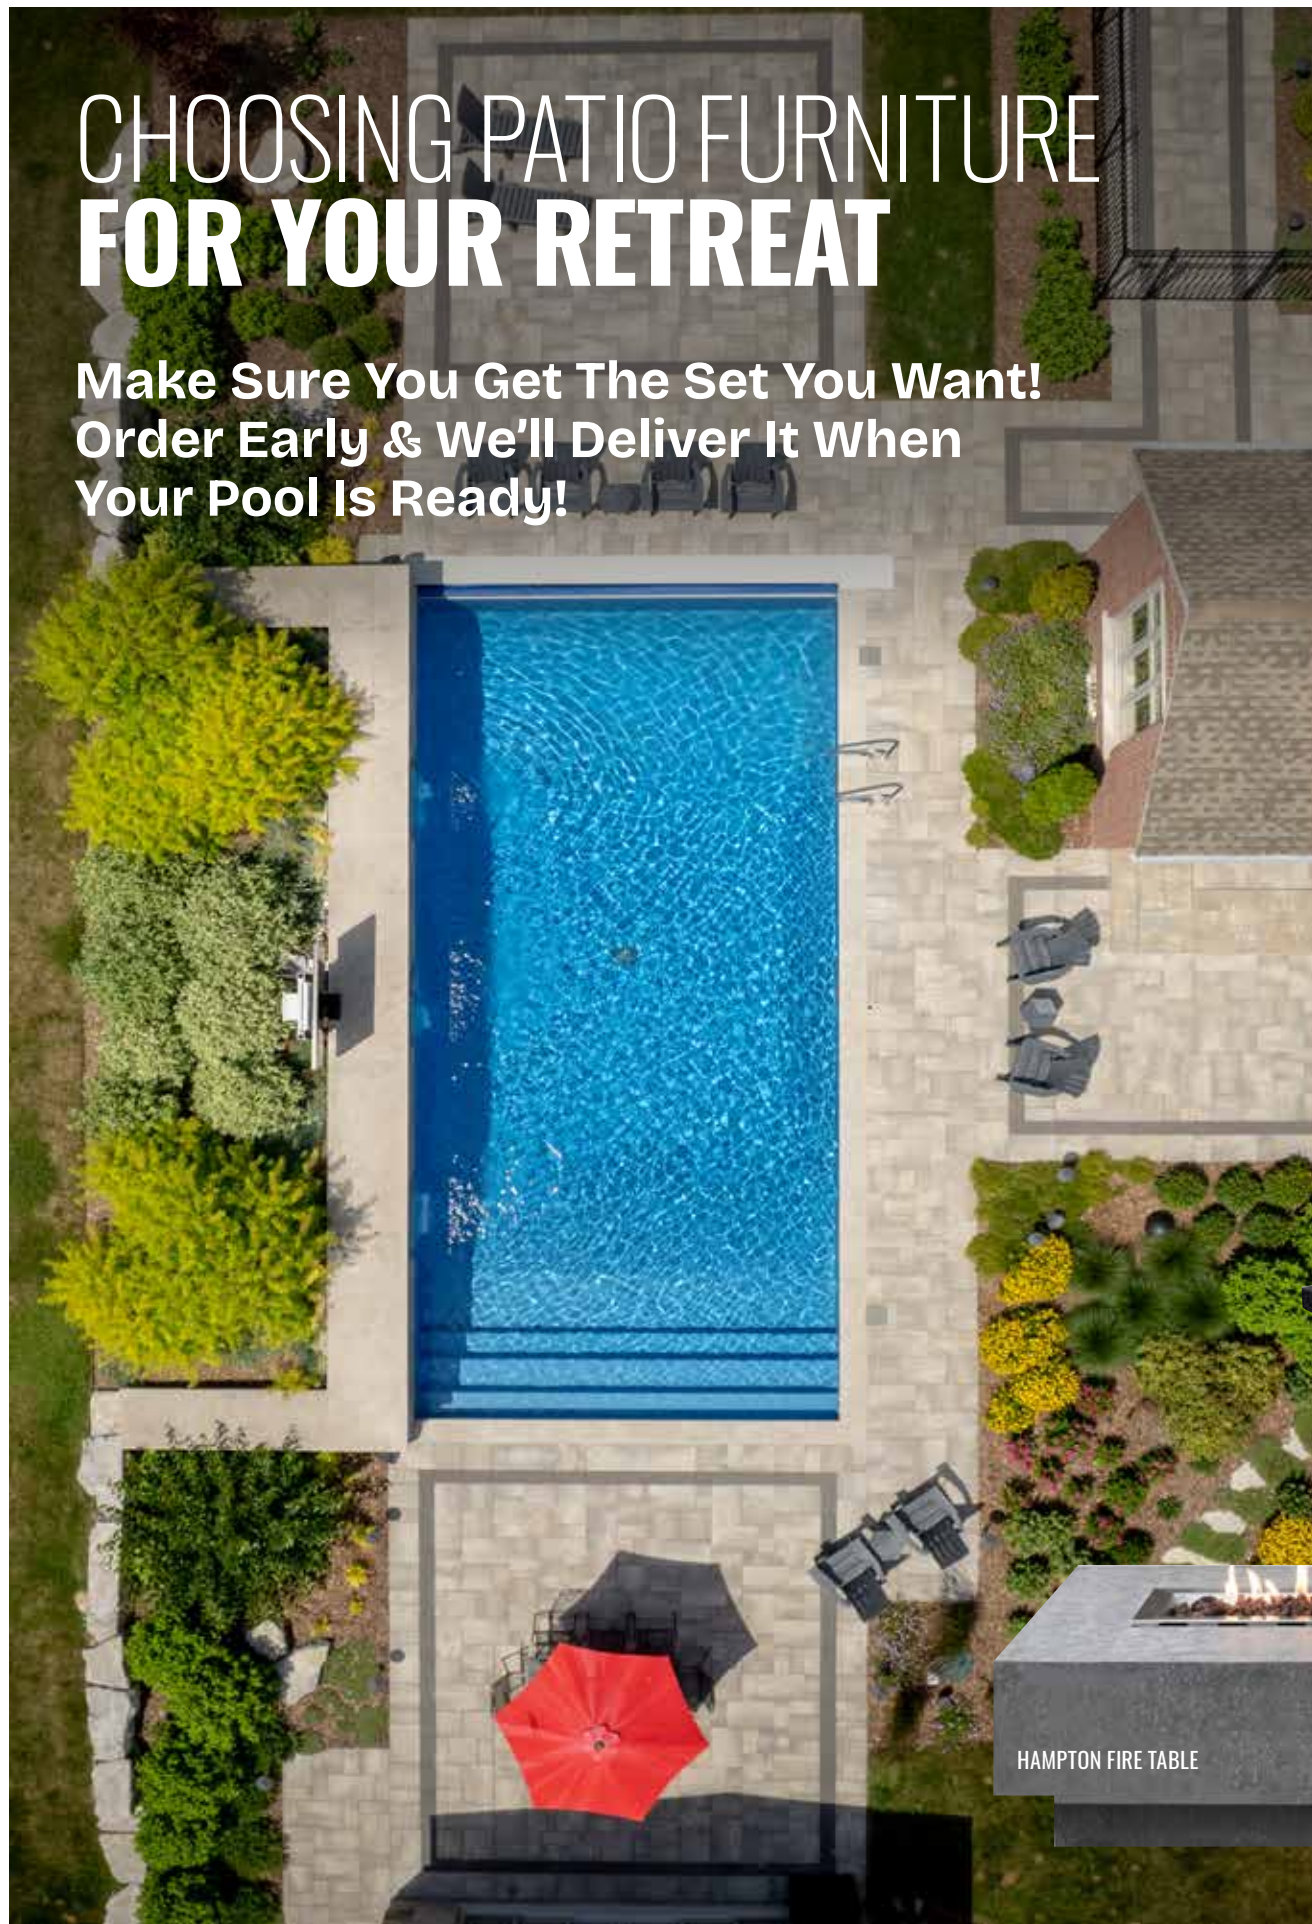

CHOOSING PATIO FURNITURE FOR YOUR RETREAT

**Make Sure You Get The Set You Want!
Order Early & We'll Deliver It When
Your Pool Is Ready!**