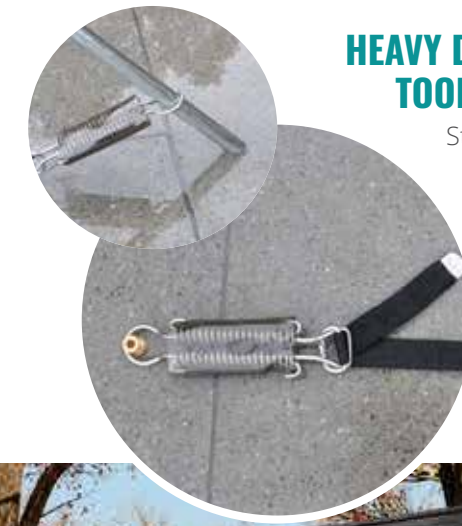

Latham SAFETY COVERS

Keep Your Family, Friends & Pets Safe This Winter!

Mesh covers allow rain and melted snow to drain directly into the pool, eliminating the need for a cover pump. Lightweight and easy to manage, mesh covers reduce off-season maintenance while still providing a strong safety barrier.

HEAVY DUTY HARDWARE & SPECIALIZED TOOLS INCLUDED

Stainless Steel Springs are able to withstand the harshest weather and the most extreme tension. Safety Covers come with an easy-to-use application tool so that you can put the cover onto the anchors with minimal stress. Contact one of our service experts if you wish to get assistance in applying the cover for pool closing.

QUICK, HASSLE-FREE SETUP

Safety Covers come with an easy-to-use application tool so that you can put the cover onto the anchors with minimal stress. Contact one of our service experts if you wish to get assistance in applying the cover for pool closing.