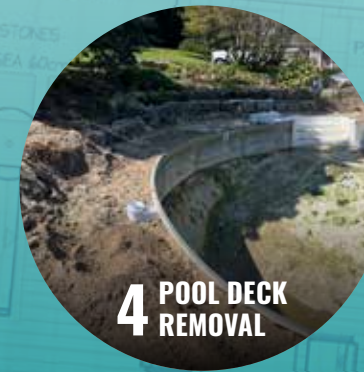

VINYL OVER STEEL STEPS

BLUE OPAL LINER
WATER DEPTH CHART

1' DEPTH

3' DEPTH

8' DEPTH

GAZEBO

The Weston's BACKYARD IS MADE FOR HOSTING

The layout of the Weston backyard is both functional and inviting. We wanted to work with the Westons to make the most of their backyard space.