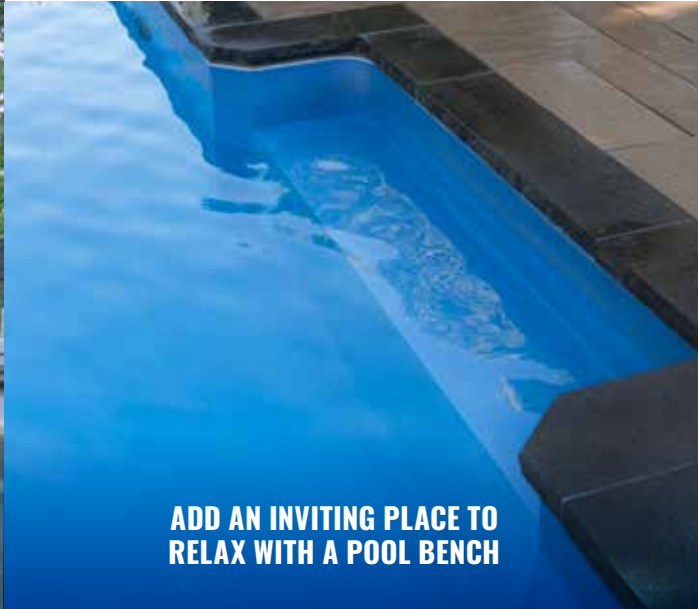

Share A Toast In The Outdoor Bar Or Relax In Your Cabana

7 ADD YOUR FEATURES

UPPER POOL AREA

ROCK WATERFALL WITH FULL SWIM-IN GROTTO

NATURAL JUMP ROCKS

MULTI-COLOUR LED LIGHTS

DECK JETS

Add Elegance & Beauty With A Water Feature & Lighting

Bring the natural effects of a serene waterfall from nature to your backyard.

SECURE YOUR POOL WITH AN AUTO-COVER

CONSIDER AN OUTDOOR ENTERTAINMENT SPACE

ADD AN INVITING PLACE TO RELAX WITH A POOL BENCH

CREATE YOUR SUNDECK A SPOT TO GATHER