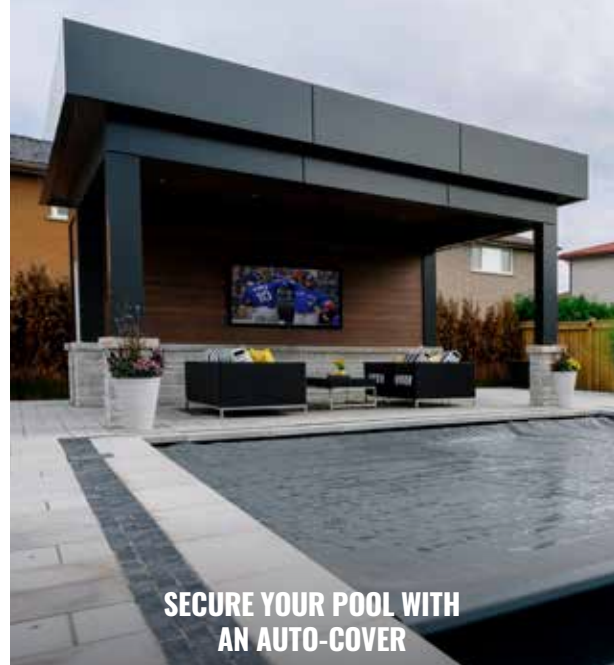

Share A Toast In The Outdoor Bar Or Relax In Your Cabana

7 ADD YOUR FEATURES

UPPER POOL AREA

ROCK WATERFALL WITH FULL SWIM-IN GROTTO

NATURAL JUMP ROCKS

MULTI-COLOUR LED LIGHTS

DECK JETS

Add Elegance & Beauty With A Water Feature & Lighting

Bring the natural effects of a serene waterfall from nature to your backyard.

SECURE YOUR POOL WITH AN AUTO-COVER

CONSIDER AN OUTDOOR ENTERTAINMENT SPACE

ADD AN INVITING PLACE TO RELAX WITH A POOL BENCH

CREATE YOUR SUNDECK A SPOT TO GATHER